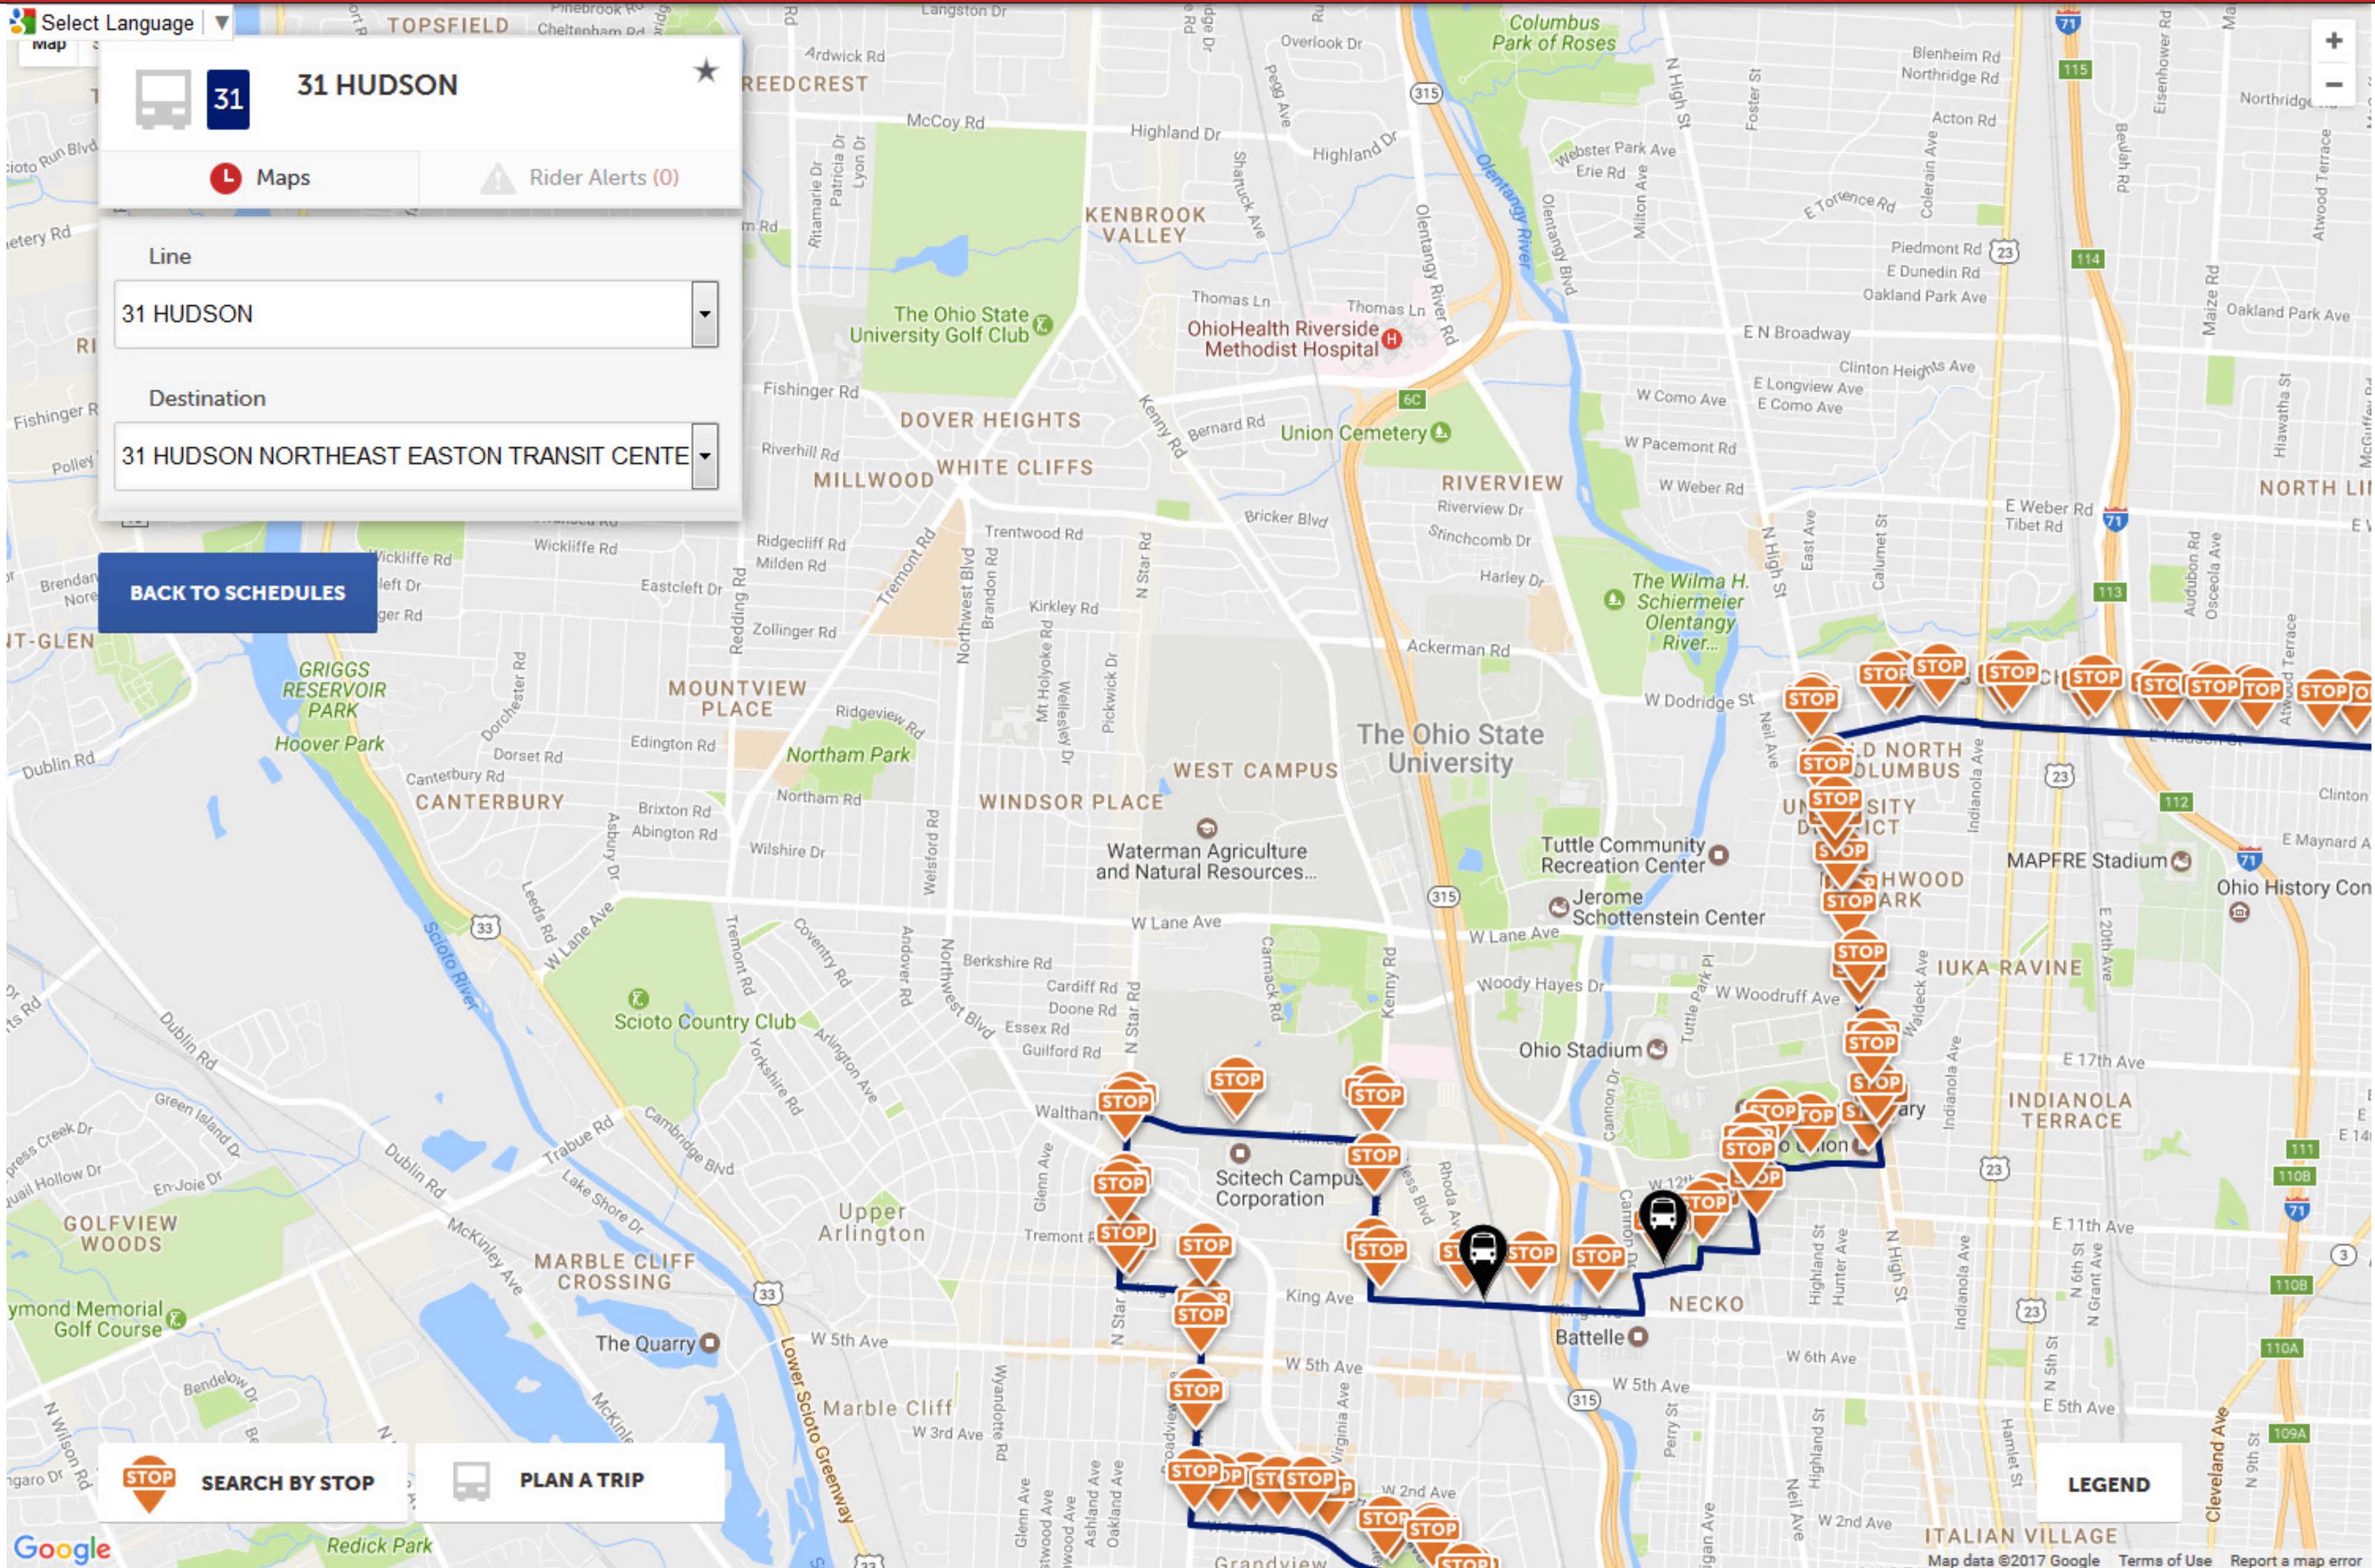

LEGEND

Map data ©2017 Google Terms of Use Report a map error

The map displays a route starting in the northwest and heading south through various neighborhoods including Millwood, Windsor Place, Upper Arlington, and Grandview. Numerous bus stop locations are marked with orange 'STOP' icons along the route. Key landmarks such as The Ohio State University, OhioHealth Riverside Methodist Hospital, and the Scioto River are also visible.

4 INDIANOLA/LOCKBOURNE

Line: 4 INDIANOLA/LOCKBOURNE

Destination: 4 INDIANOLA AND LOCKBOURNE NORTH BOARDWA

BACK TO SCHEDULES

SEARCH BY STOP **PLAN A TRIP** **LEGEND**

Map data ©2017 Google

The map displays the city of Columbus, Ohio, with various neighborhoods labeled such as Kenbrook Valley, Dover Heights, Millwood, White Cliffs, Windsor Place, West Campus, University District, Northwood Park, Indianola Terrace, and Necko. A blue line indicates the bus route, starting from the east side of the city and moving west. Numerous orange 'STOP' icons are placed along the route, indicating stop locations. Key landmarks like The Ohio State University, OhioHealth Riverside Methodist Hospital, and the Scioto River are also visible.

Select Language ▼ map

22 OSU-RICKENBACKER ★

Maps ⚠ Rider Alerts (0)

Line

22 OSU-RICKENBACKER ▼

Destination

22 OSU AND RICKENBACKER EAST AND SOUTH FIE ▼

BACK TO SCHEDULES

STOP SEARCH BY STOP 🚌 PLAN A TRIP

LEGEND

Select Language ▼

31 HUDSON ★

Maps ⚠ Rider Alerts (0)

Line

31 HUDSON ▼

Destination