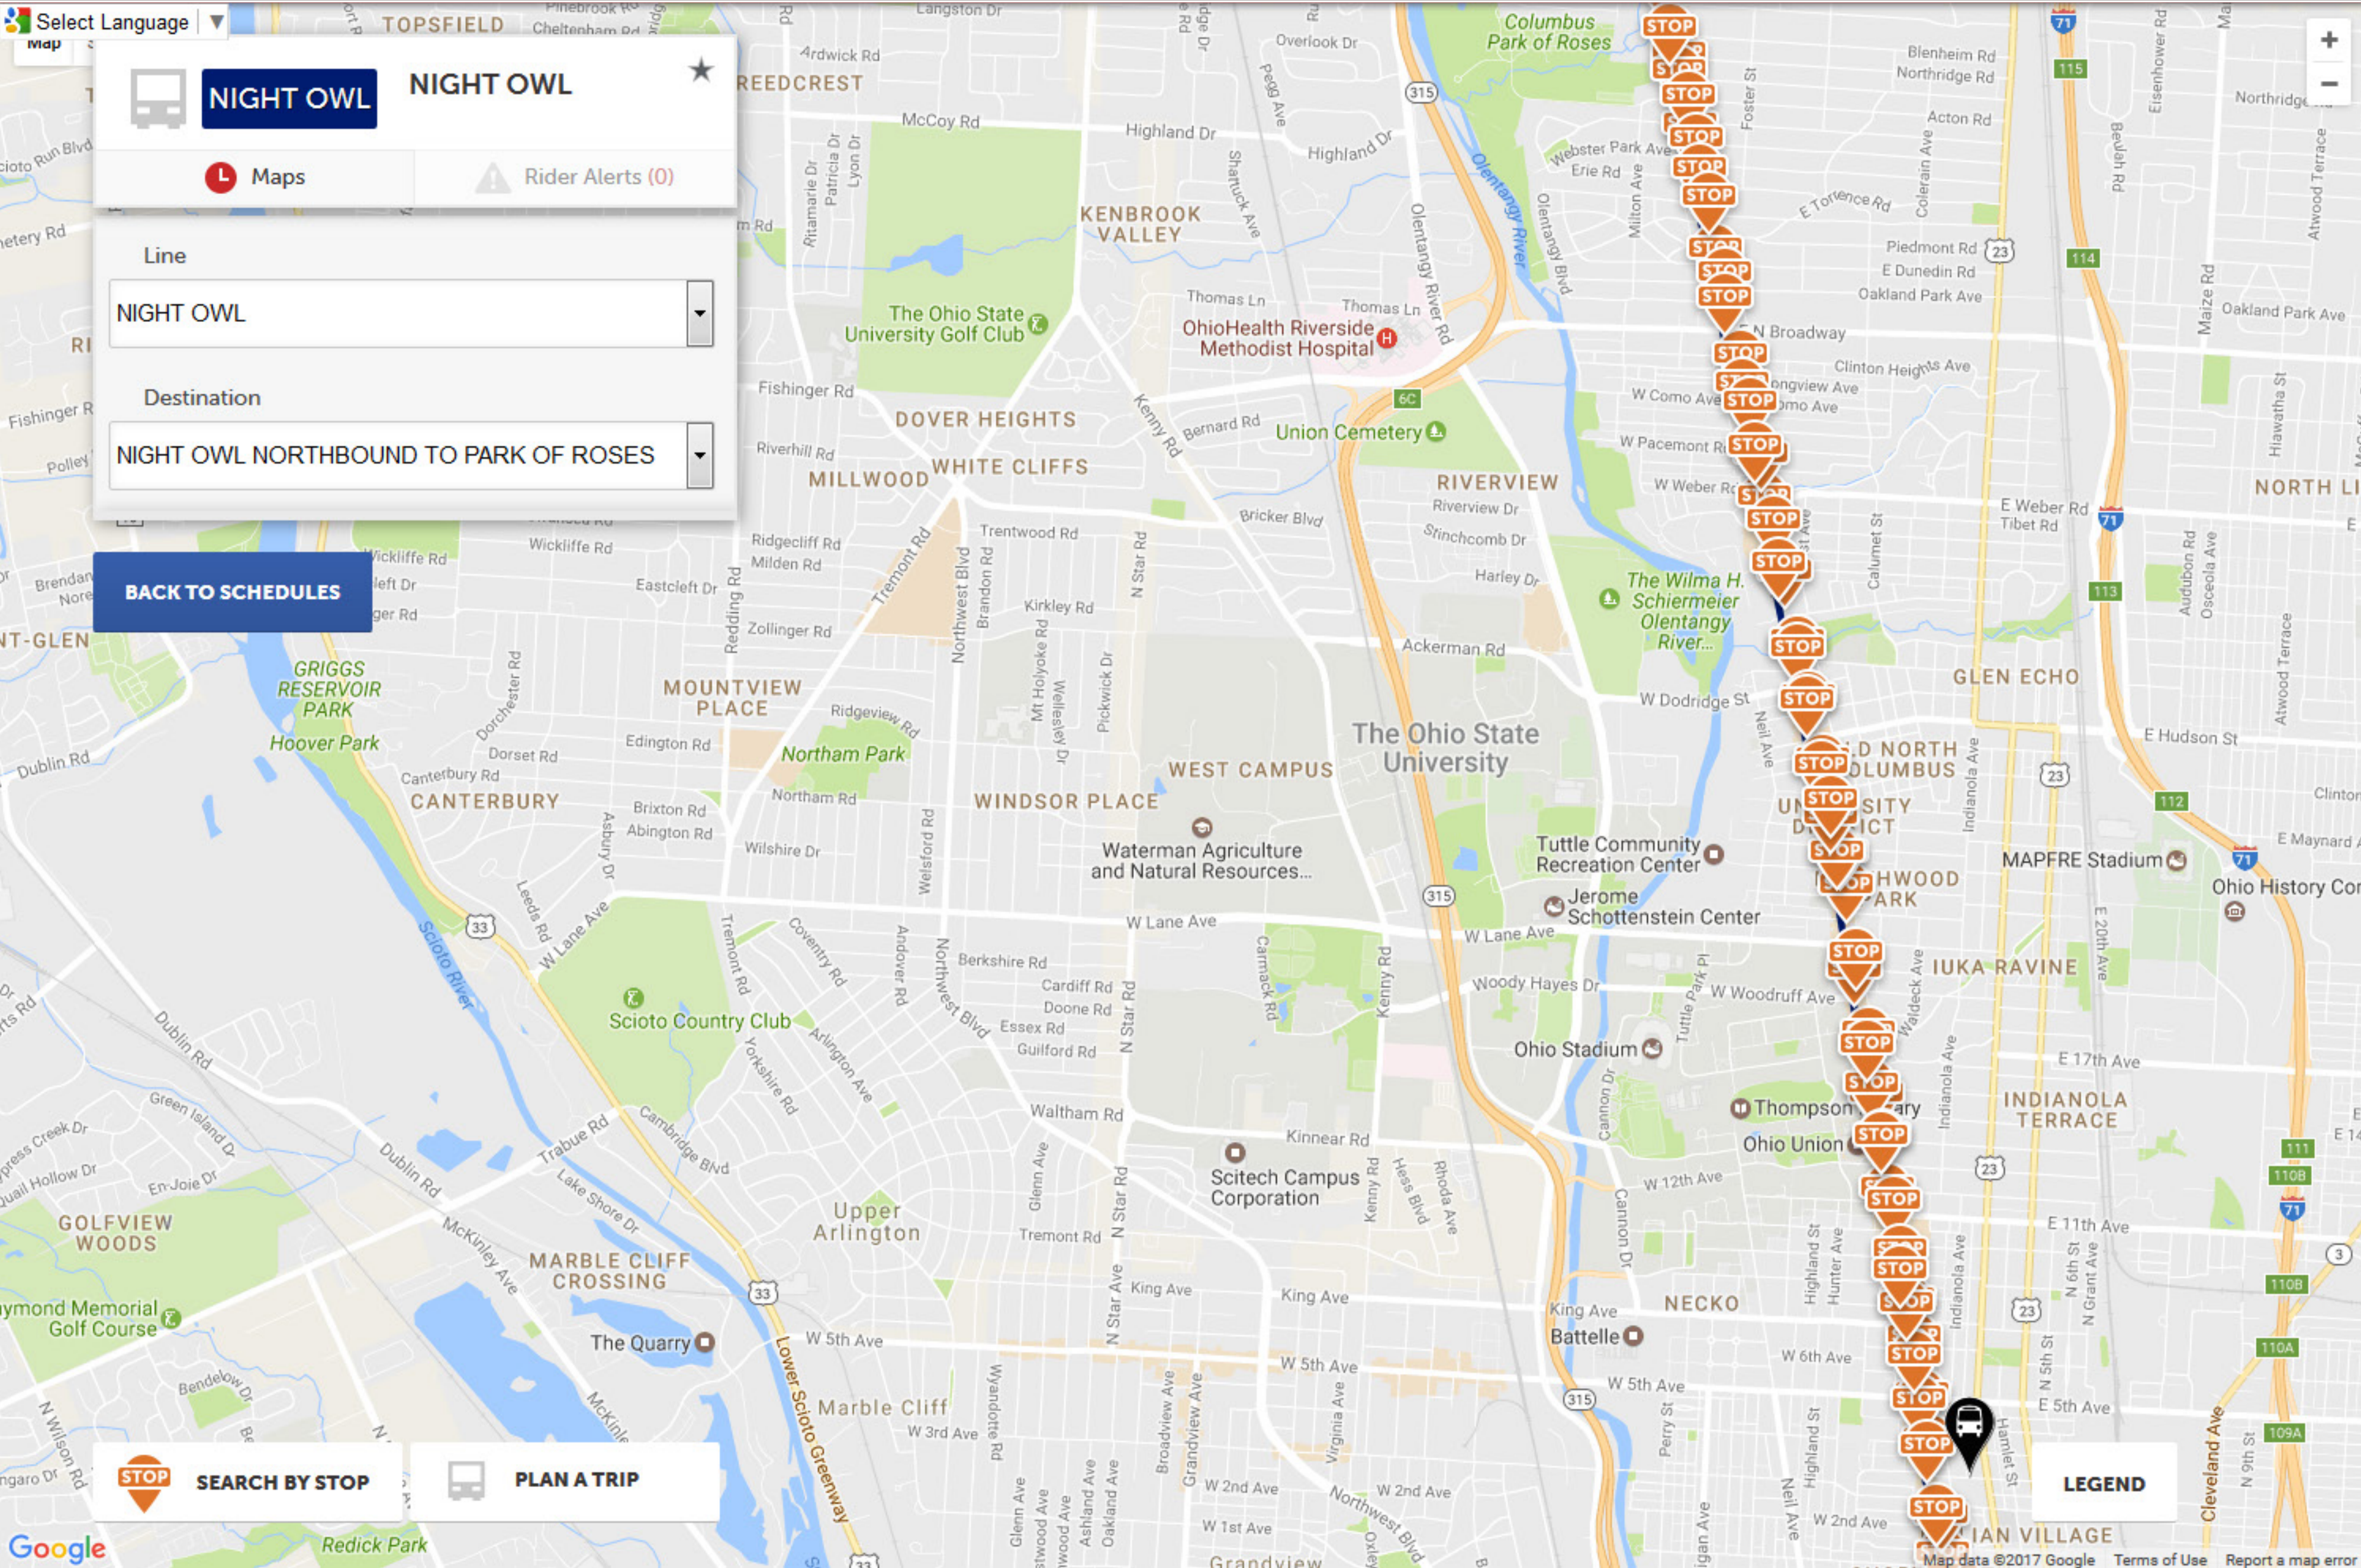

LEGEND

Map data ©2017 Google Terms of Use Report a map error

The map displays a route starting in the northwest and heading south through various neighborhoods including Millwood, Windsor Place, Upper Arlington, and Grandview. Numerous bus stop locations are marked with orange 'STOP' icons along the route. Key landmarks such as The Ohio State University, OhioHealth Riverside Methodist Hospital, and the Scioto River are also visible.

4 INDIANOLA/LOCKBOURNE

Line: 4 INDIANOLA/LOCKBOURNE

Destination: 4 INDIANOLA AND LOCKBOURNE NORTH BOARDWA

BACK TO SCHEDULES

SEARCH BY STOP **PLAN A TRIP** **LEGEND**

Map data ©2017 Google

The map displays the city of Columbus, Ohio, with various neighborhoods labeled such as Kenbrook Valley, Dover Heights, Millwood, White Cliffs, Windsor Place, West Campus, University District, Northwood Park, Indianola Terrace, and Necko. A blue line indicates the bus route, starting from the east side of the city and moving west. Numerous orange 'STOP' icons are placed along the route, indicating stop locations. Key landmarks like The Ohio State University, OhioHealth Riverside Methodist Hospital, and the Scioto River are also visible.

Maps

Rider Alerts (0)

Line

2L N HIGH/POLARIS PKWY

Destination

2L NORTH HIGH AND POLARIS PARKWAY NORTH PC

BACK TO SCHEDULES

STOP SEARCH BY STOP

PLAN A TRIP

LEGEND

NIGHT OWL

Maps

Rider Alerts (0)

Line

NIGHT OWL

Destination