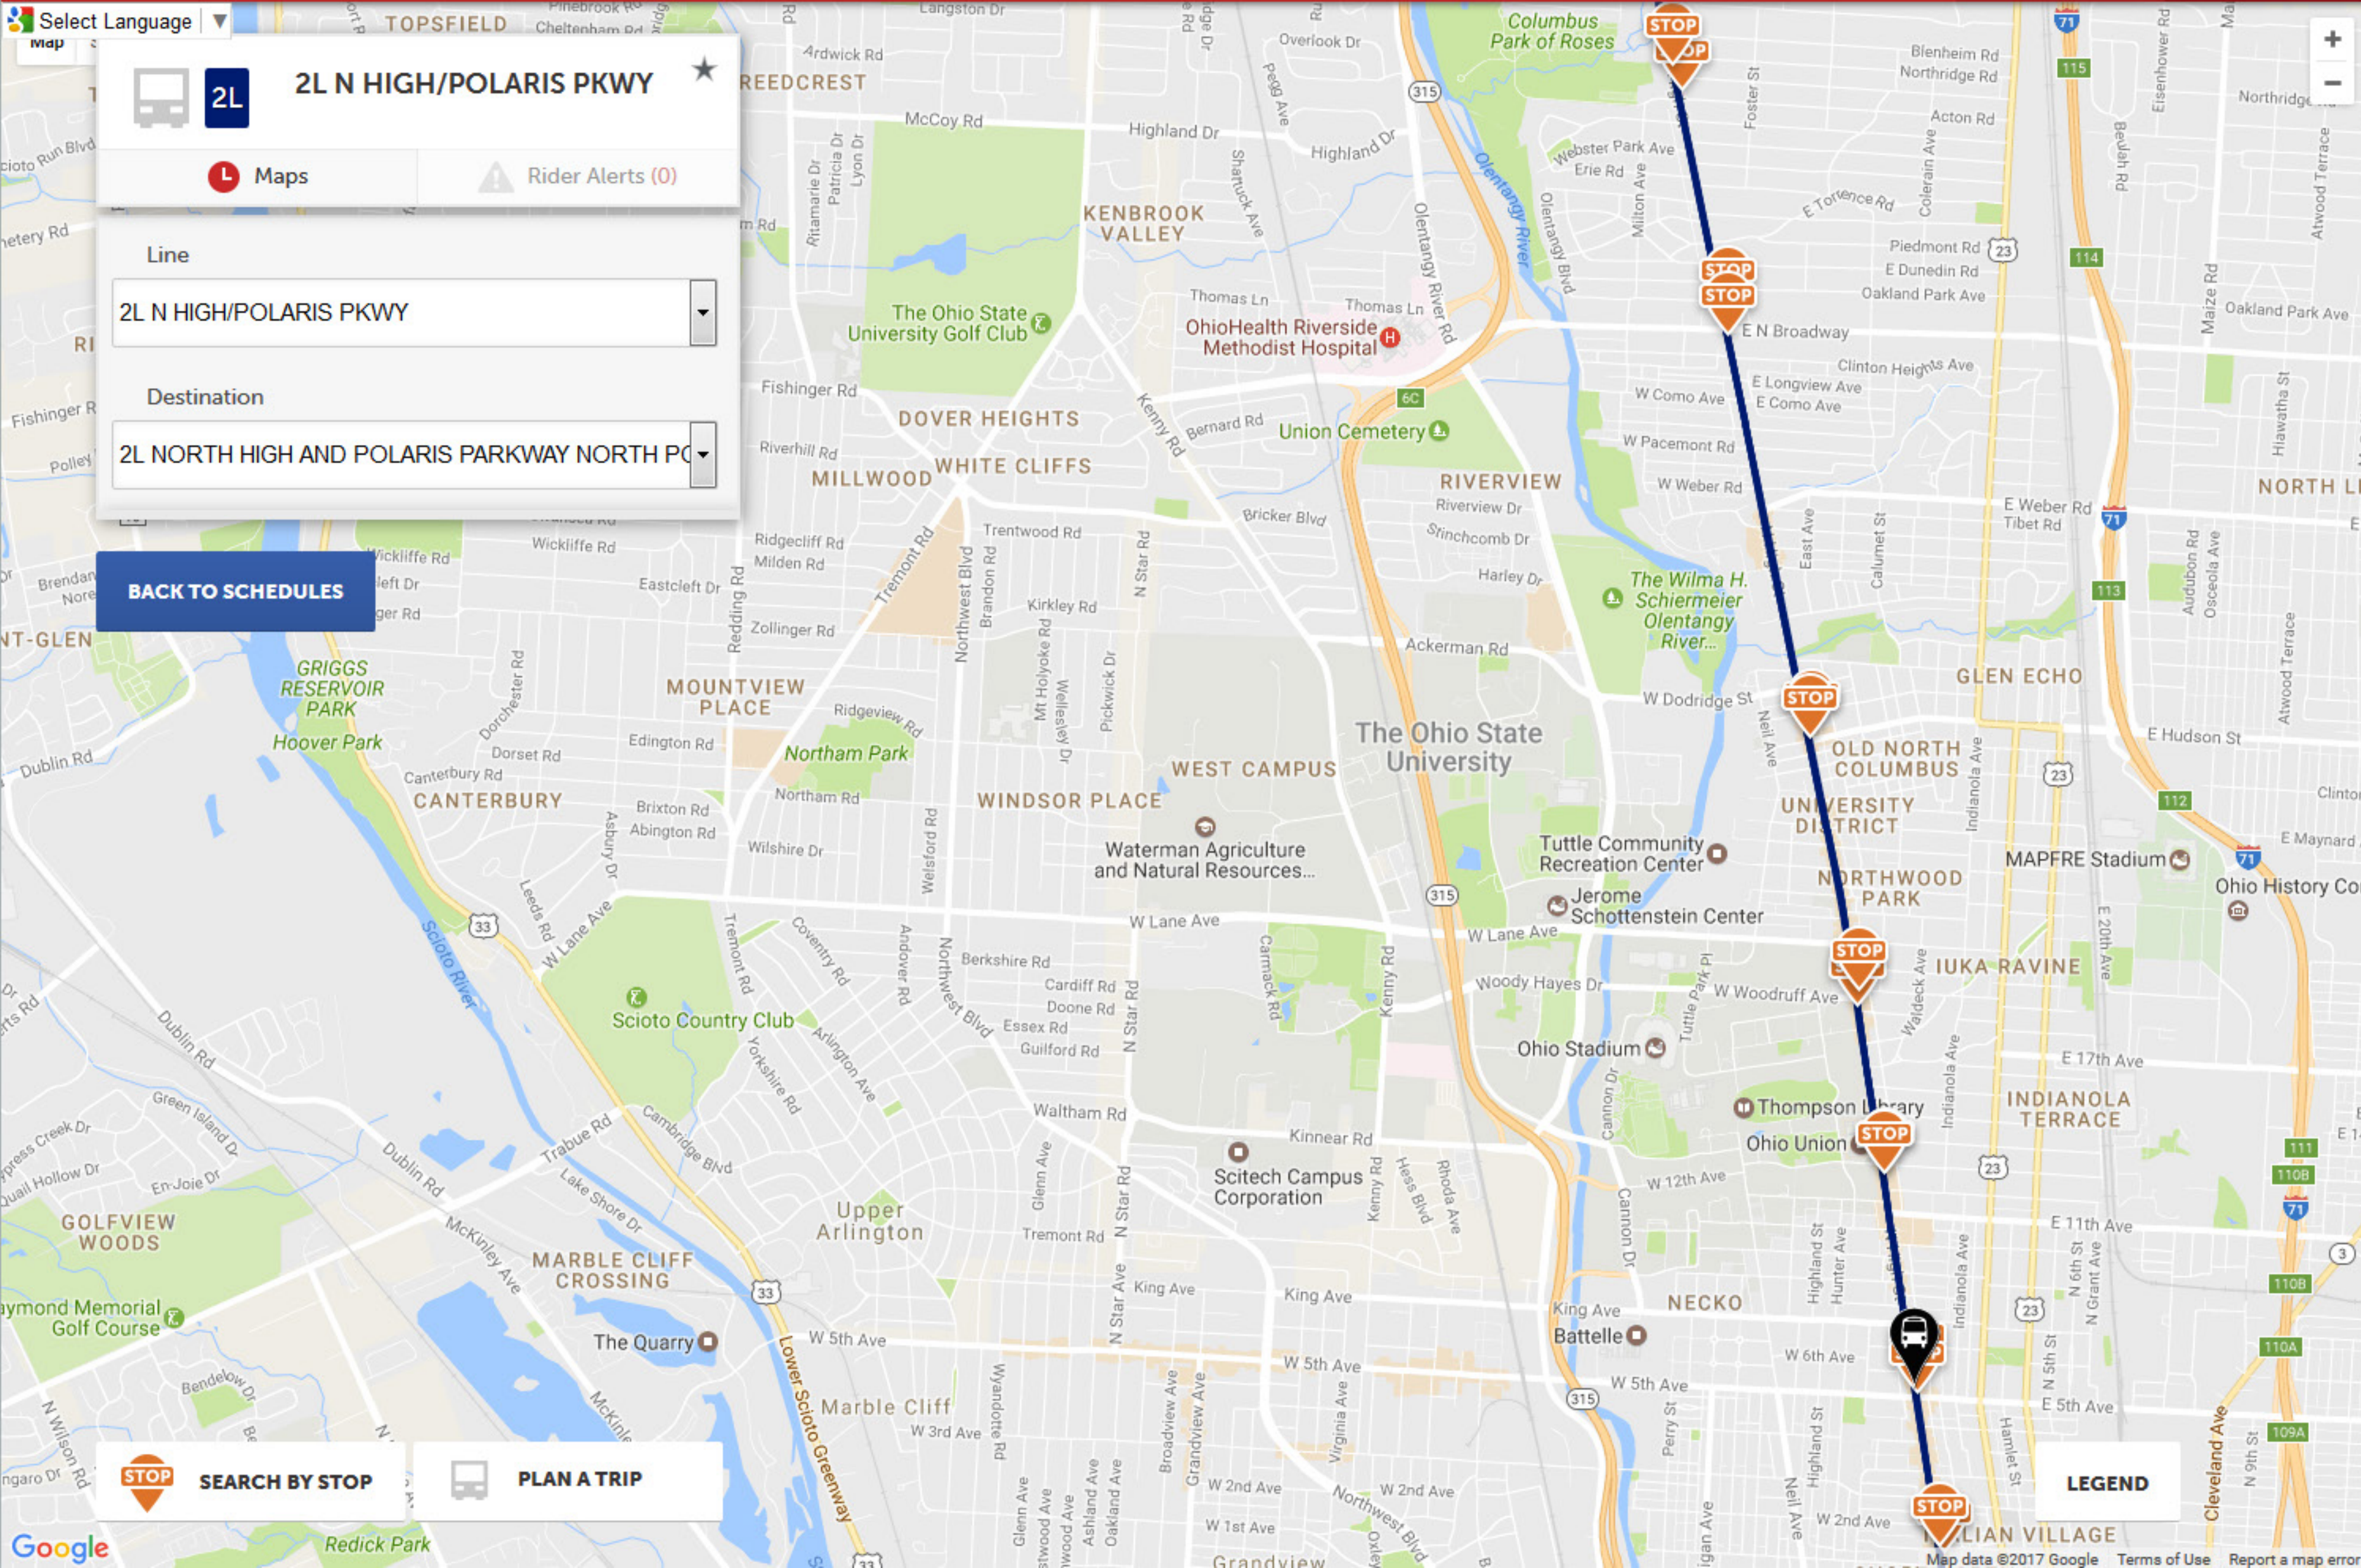

LEGEND

Map data ©2017 Google Terms of Use Report a map error

The map displays a route starting in the northwest and heading south through various neighborhoods including Millwood, Windsor Place, Upper Arlington, and Grandview. Numerous bus stop locations are marked with orange 'STOP' icons along the route. Key landmarks such as The Ohio State University, OhioHealth Riverside Methodist Hospital, and the Scioto River are also visible.

4 INDIANOLA/LOCKBOURNE

Line: 4 INDIANOLA/LOCKBOURNE

Destination: 4 INDIANOLA AND LOCKBOURNE NORTH BOARDWA

BACK TO SCHEDULES

SEARCH BY STOP **PLAN A TRIP** **LEGEND**

Map data ©2017 Google

The map displays the city of Columbus, Ohio, with various neighborhoods labeled such as Kenbrook Valley, Dover Heights, Millwood, White Cliffs, Windsor Place, West Campus, University District, Northwood Park, Indianola Terrace, and Necko. A blue line indicates the bus route, starting from the east side of the city and moving west. Numerous orange 'STOP' icons are placed along the route, indicating stop locations. Key landmarks like The Ohio State University, OhioHealth Riverside Methodist Hospital, and the Scioto River are also visible.

Maps

Rider Alerts (0)

Line

2L N HIGH/POLARIS PKWY

Destination

2L NORTH HIGH AND POLARIS PARKWAY NORTH PC

BACK TO SCHEDULES

STOP SEARCH BY STOP

PLAN A TRIP

LEGEND

NIGHT OWL

Maps

Rider Alerts (0)

Line

NIGHT OWL

Destination