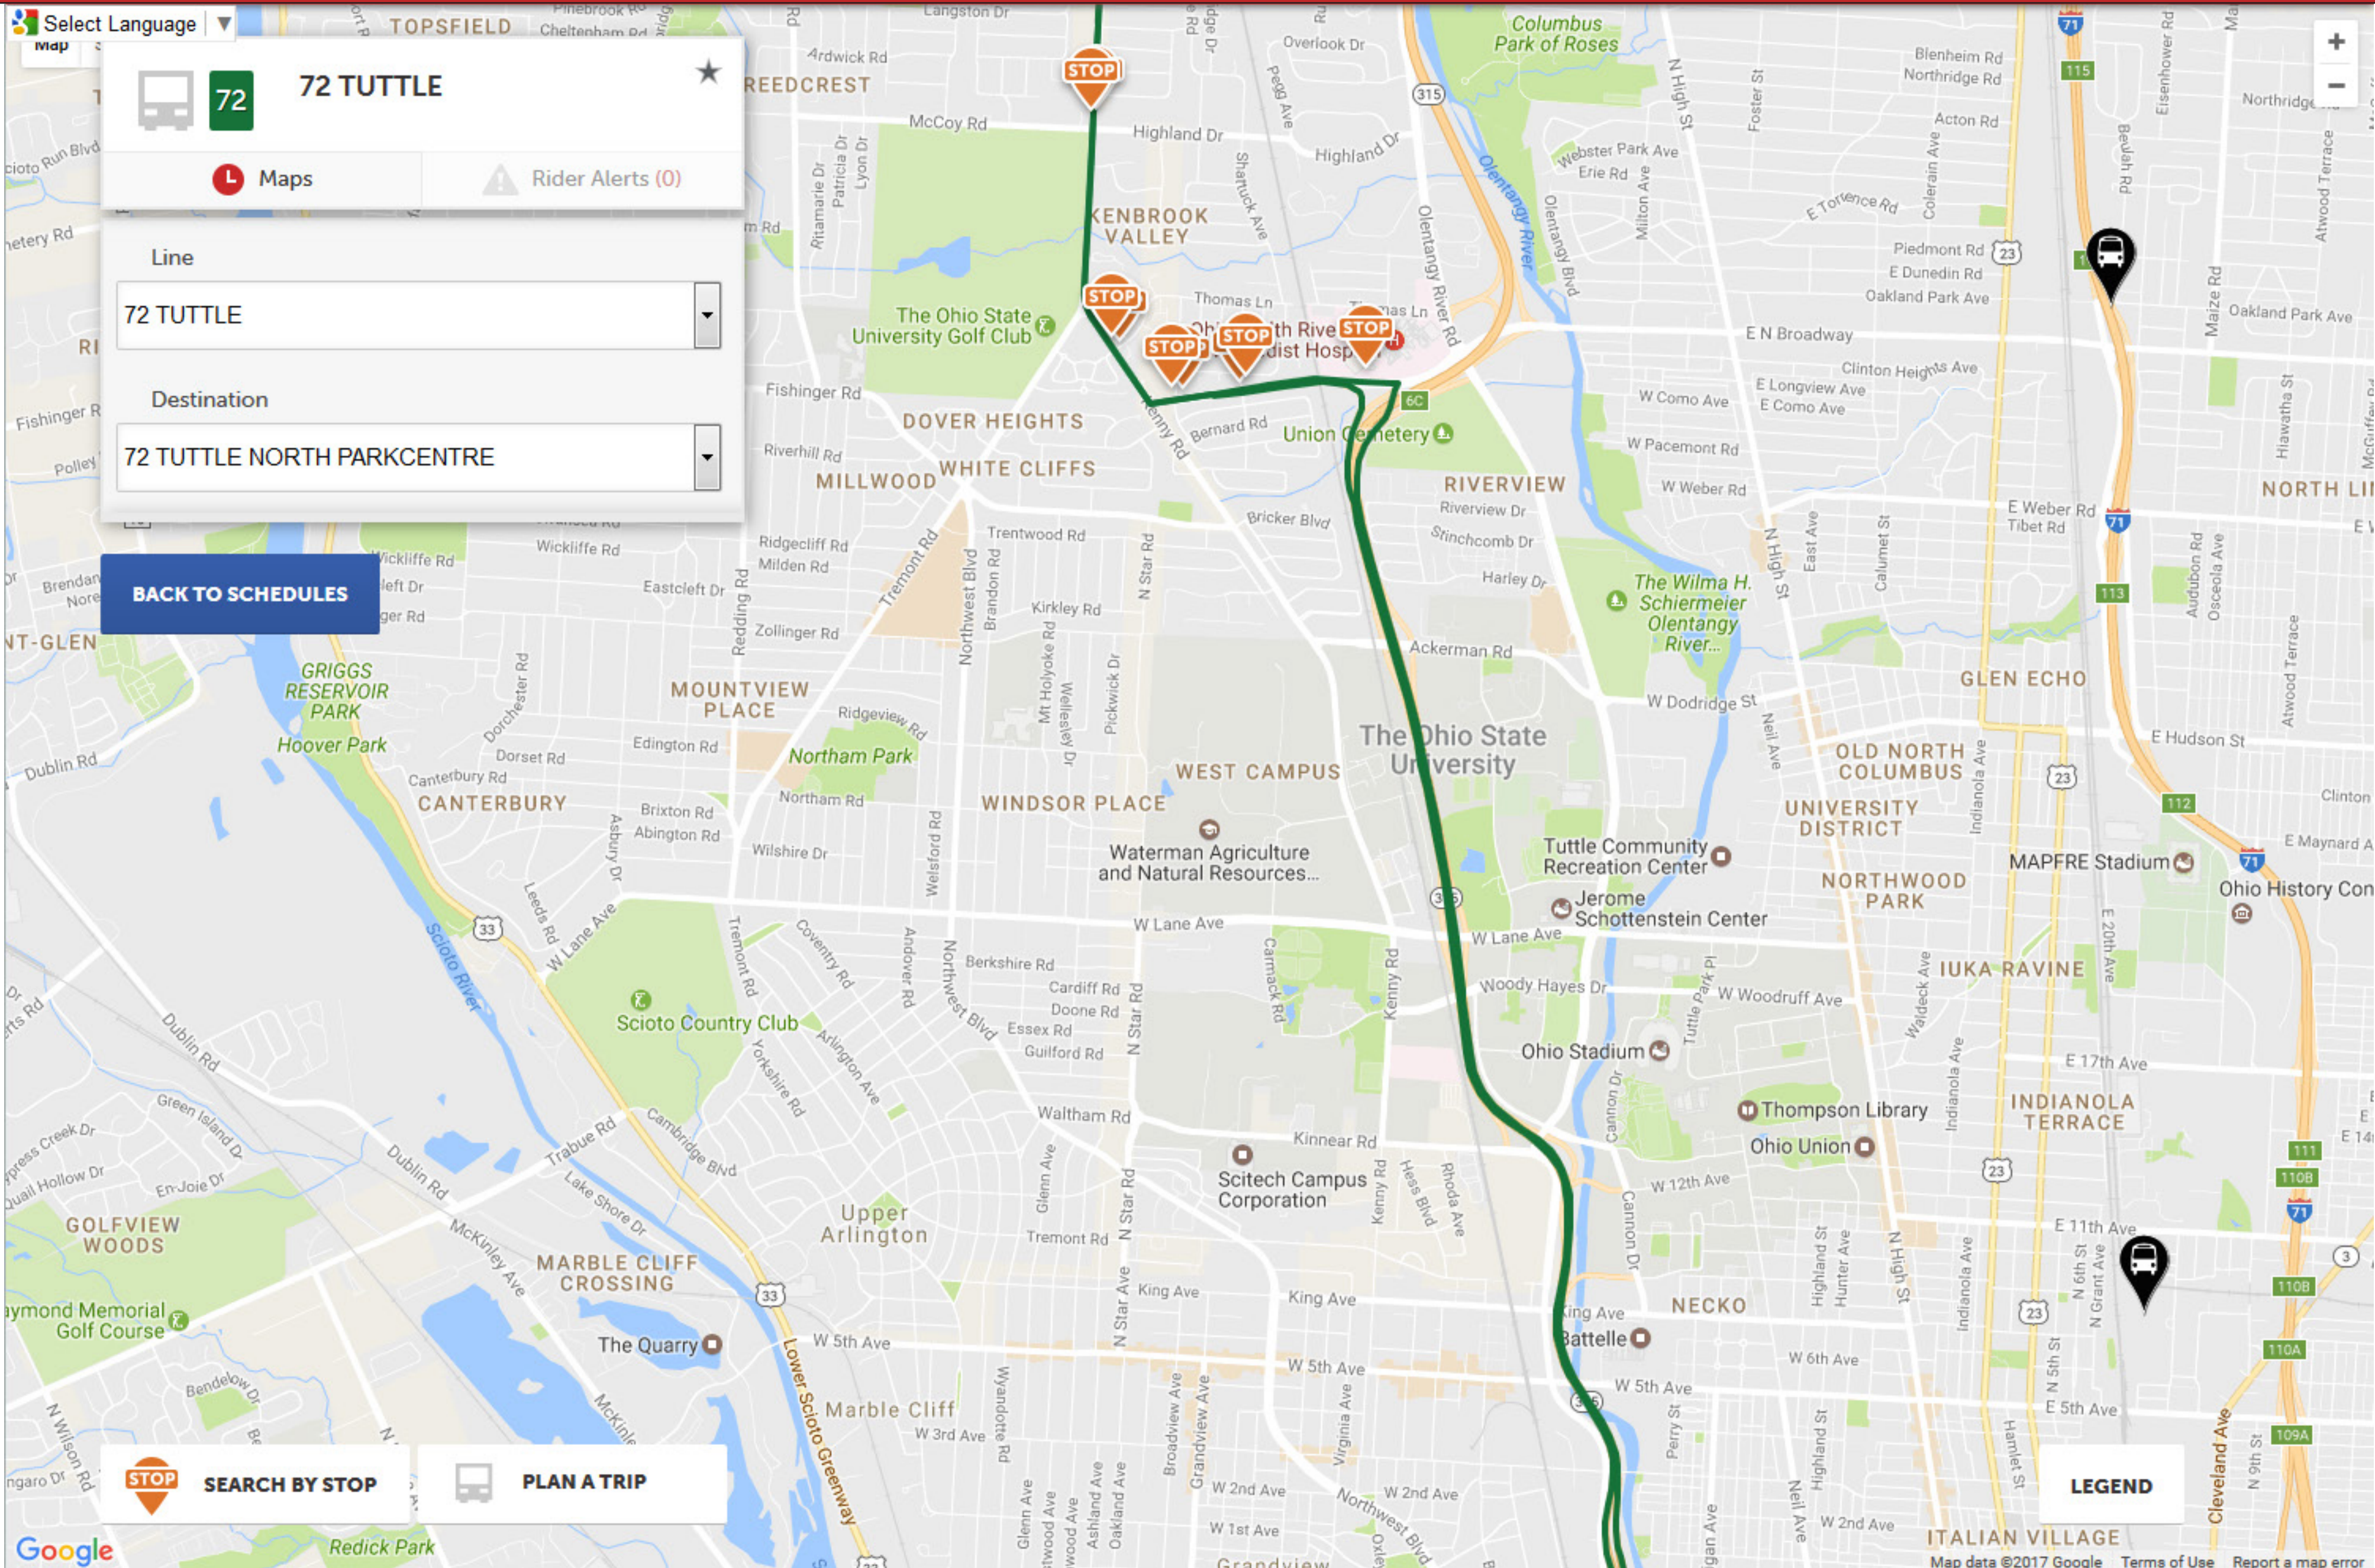

Select Language ▼

72 TUTTLE ★

Maps ⚠ Rider Alerts (0)

Line

72 TUTTLE ▼

Destination

72 TUTTLE NORTH PARKCENTRE ▼

[BACK TO SCHEDULES](#)

STOP [SEARCH BY STOP](#) 🚌 [PLAN A TRIP](#)

LEGEND