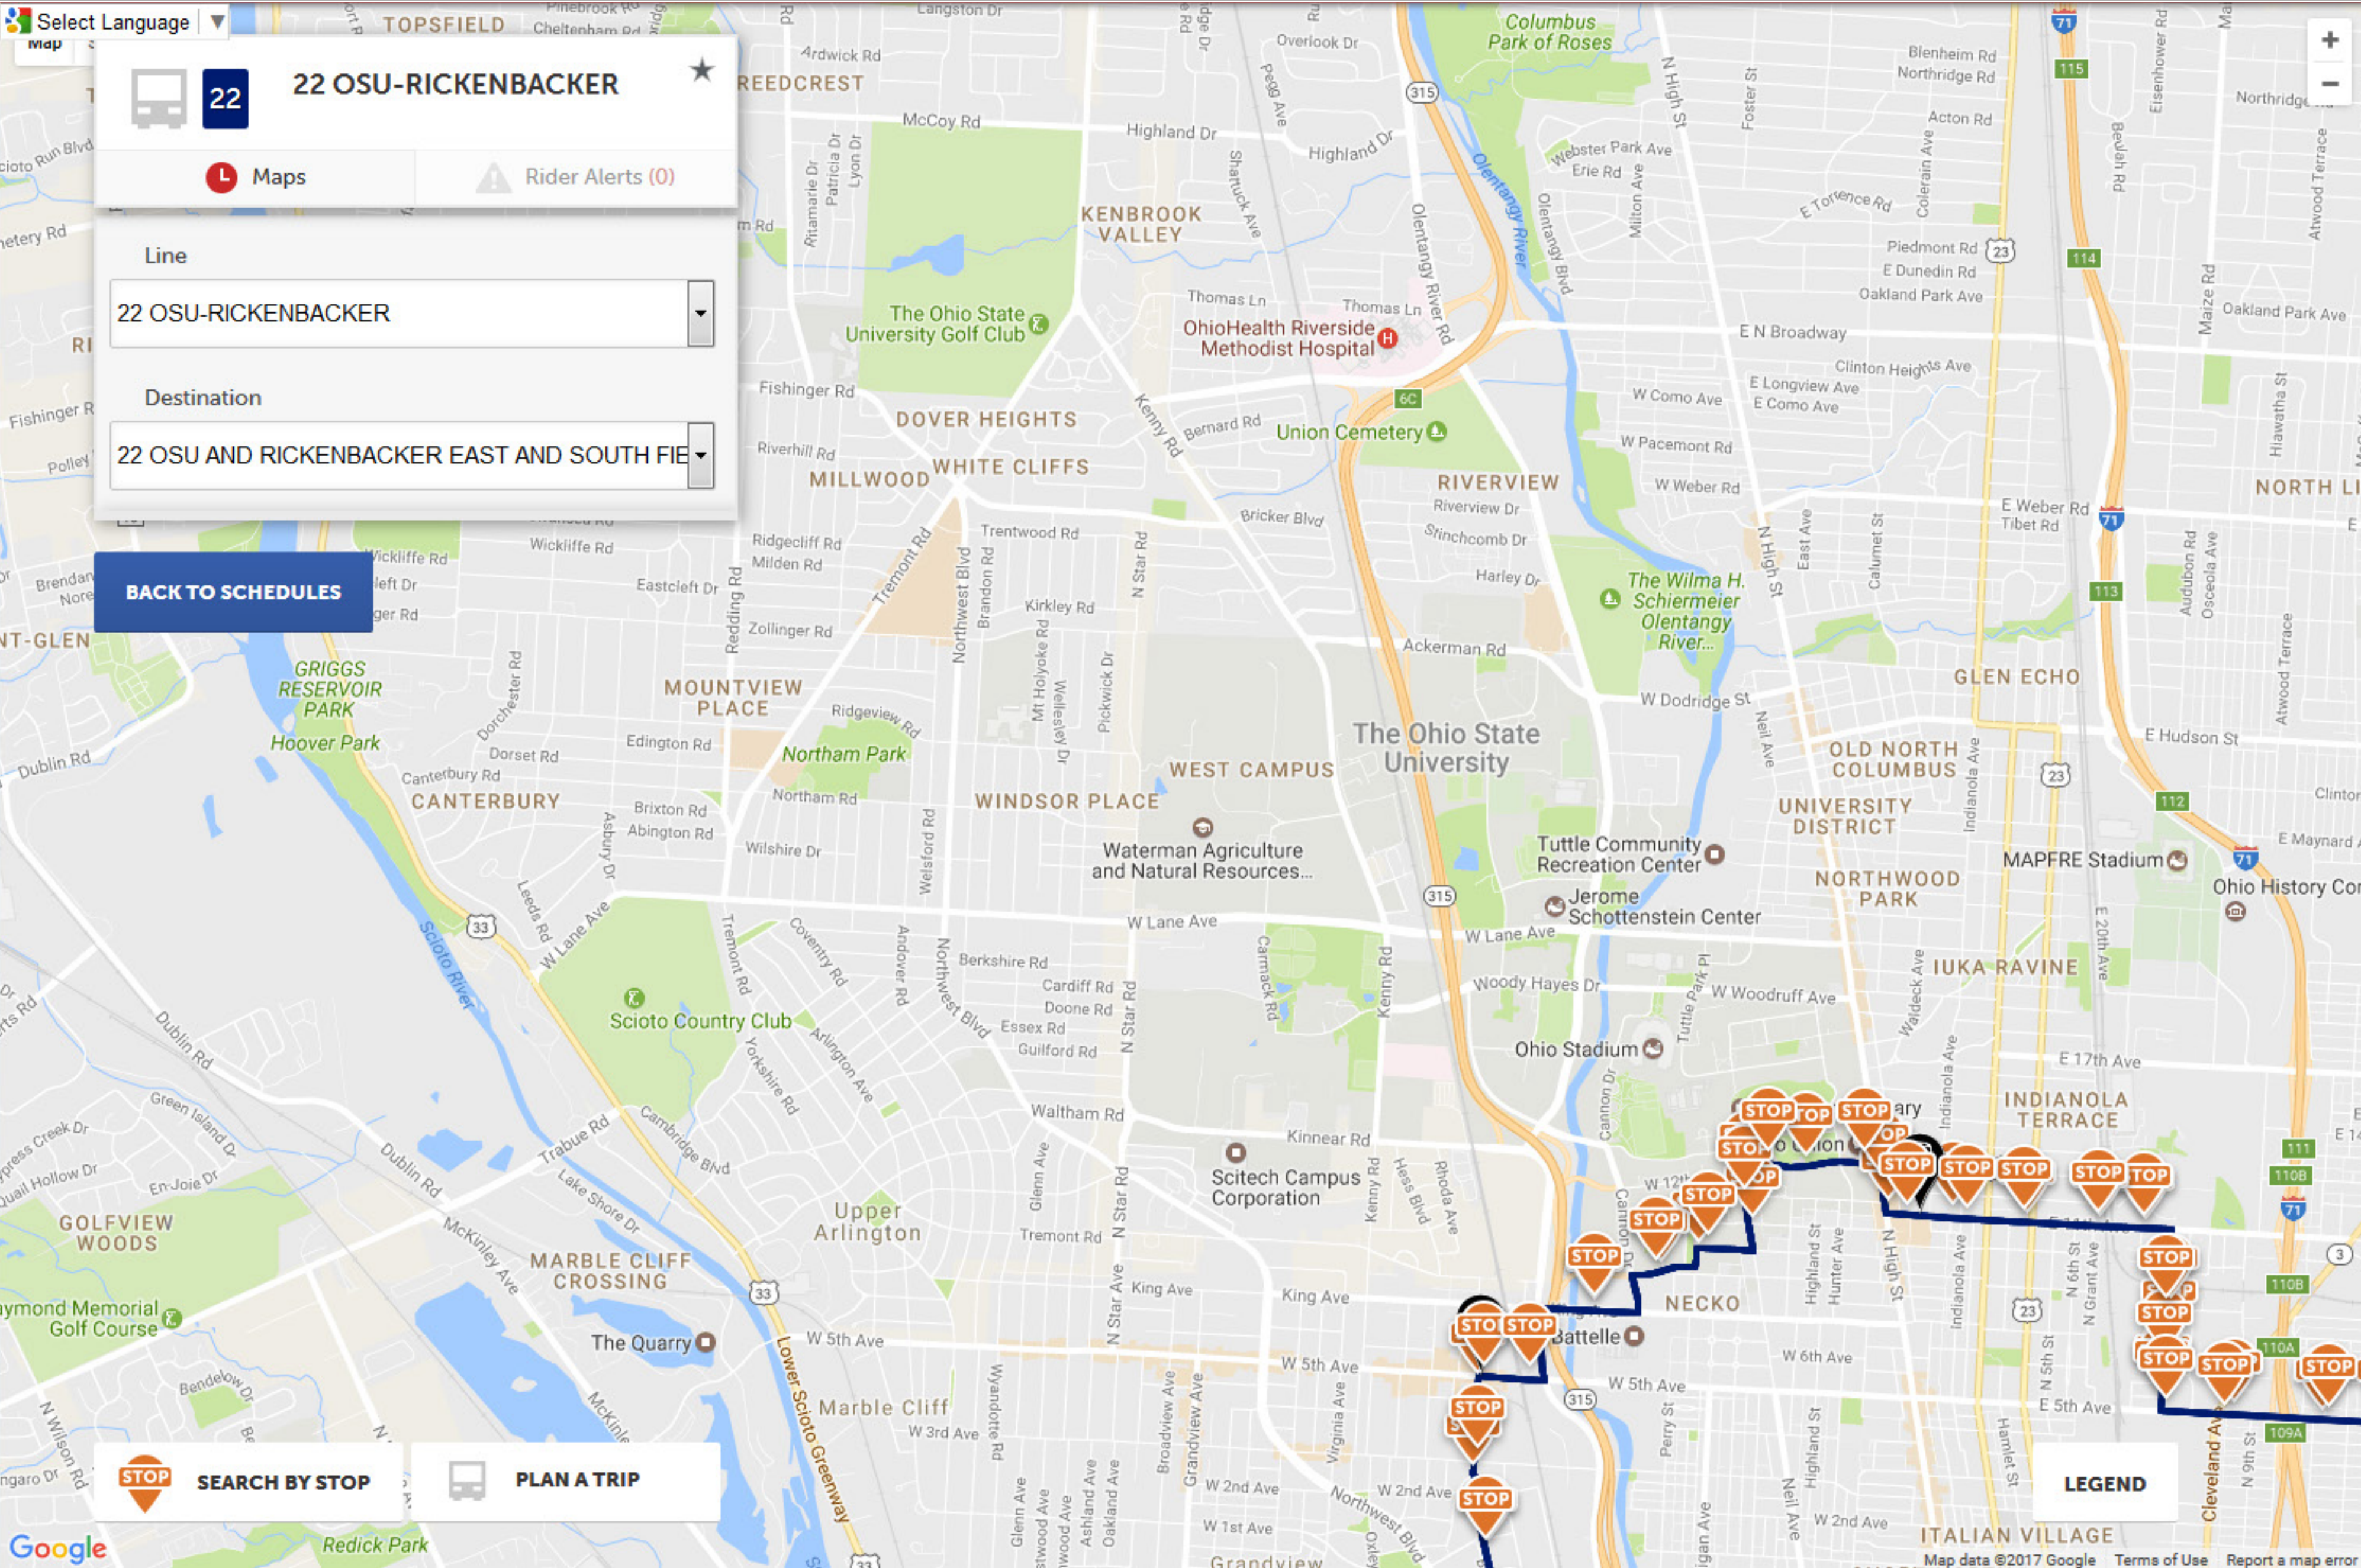

LEGEND

Map data ©2017 Google Terms of Use Report a map error

The map displays a route starting in the northwest and heading south through various neighborhoods including Millwood, Windsor Place, Upper Arlington, and Grandview. Numerous bus stop locations are marked with orange 'STOP' icons along the route. Key landmarks such as The Ohio State University, OhioHealth Riverside Methodist Hospital, and the Scioto River are also visible.

4 INDIANOLA/LOCKBOURNE

Line: 4 INDIANOLA/LOCKBOURNE

Destination: 4 INDIANOLA AND LOCKBOURNE NORTH BOARDWA

BACK TO SCHEDULES

SEARCH BY STOP **PLAN A TRIP** **LEGEND**

Map data ©2017 Google

The map displays the city of Columbus, Ohio, with various neighborhoods labeled such as Kenbrook Valley, Dover Heights, Millwood, White Cliffs, Windsor Place, West Campus, University District, Northwood Park, Indianola Terrace, and Necko. A blue line indicates the bus route, starting from the east side of the city and moving west. Numerous orange 'STOP' icons are placed along the route, indicating stop locations. Key landmarks like The Ohio State University, OhioHealth Riverside Methodist Hospital, and the Scioto River are also visible.

8 KARL/S HIGH

Maps Rider Alerts (2)

Line
8 KARL/S HIGH

Destination
8 KARL AND SOUTH HIGH BOARDWALK AND SHAPT

BACK TO SCHEDULES

SEARCH BY STOP **PLAN A TRIP**

LEGEND

Map data ©2017 Google Terms of Use Report a map error

Select Language ▼ map

22 OSU-RICKENBACKER ★

Maps ⚠ Rider Alerts (0)

Line

22 OSU-RICKENBACKER ▼

Destination

22 OSU AND RICKENBACKER EAST AND SOUTH FIE ▼

BACK TO SCHEDULES